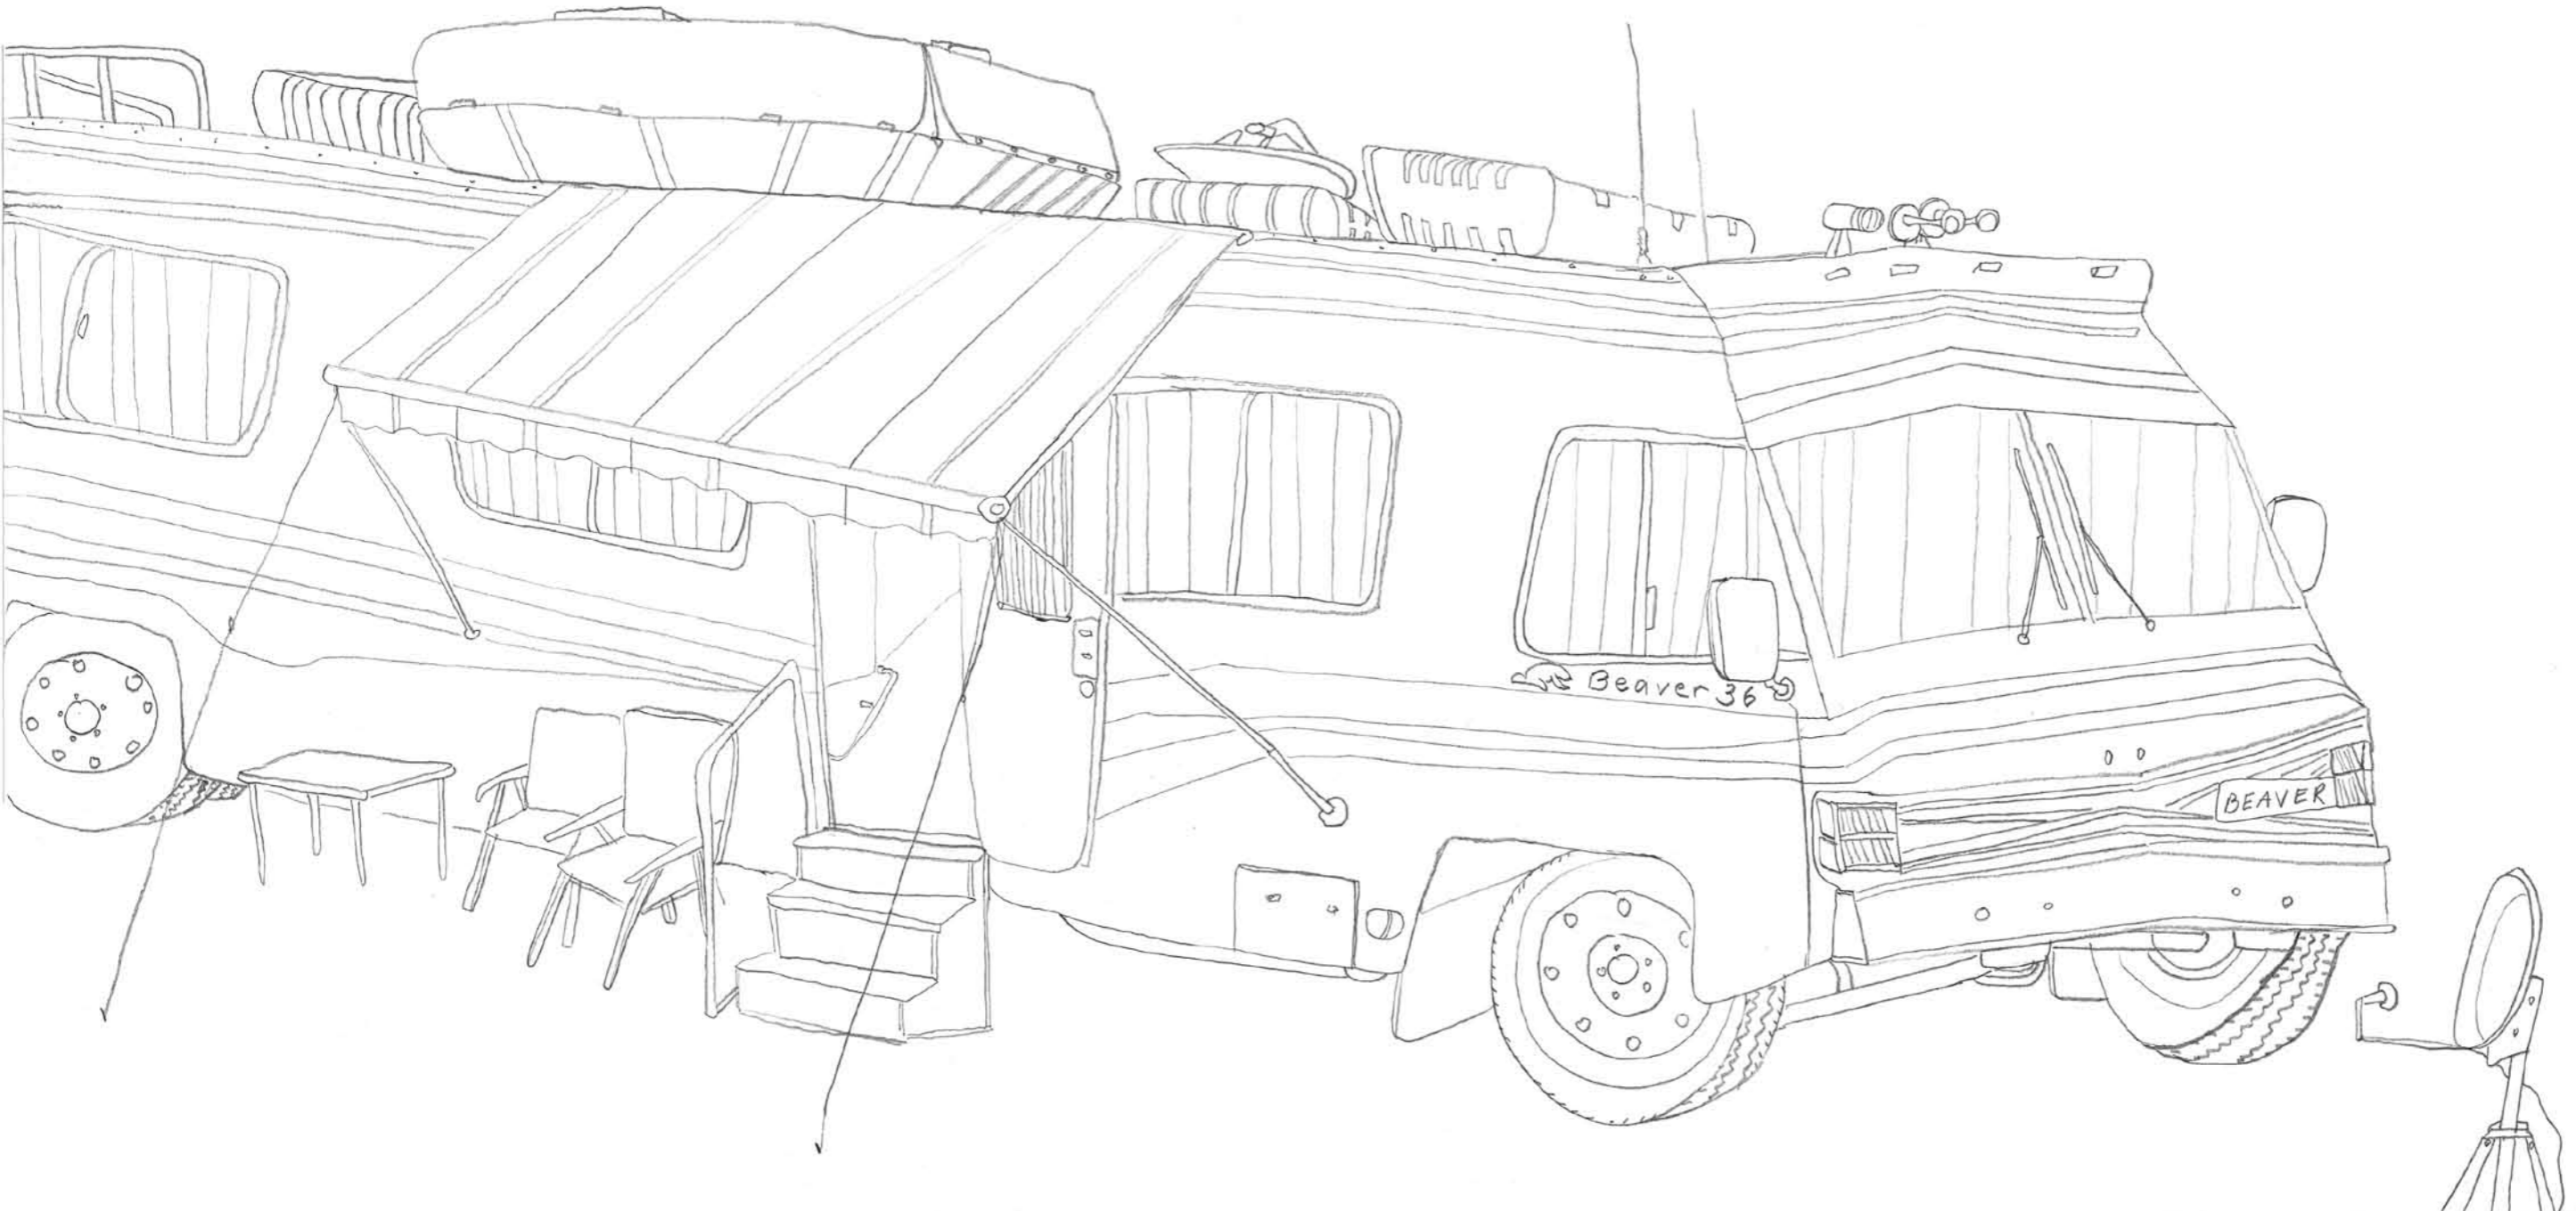

ON THE ROAD

Beaver 36

BEAVER

MAX AIR

Advances

Advances Line

L-24

THE
ALBERTA-PACIFIC
GRAIN
ELEVATOR
CASTOR

49 AVE

CP RAIL

Journey

Journey

LIBERTY
sport

HIGHLINE

CUSTOM
F100

Z 71

SILVERADO

F250

MAGNUM

ROUGH RIDER
RADIAL
FIT

Paul Huf
Richardstraße 39
12043 Berlin
Telephone: +49 179 1219291
E-Mail: paulhuf@gmx.de

Copyright by Paul Huf
All rights reserved.