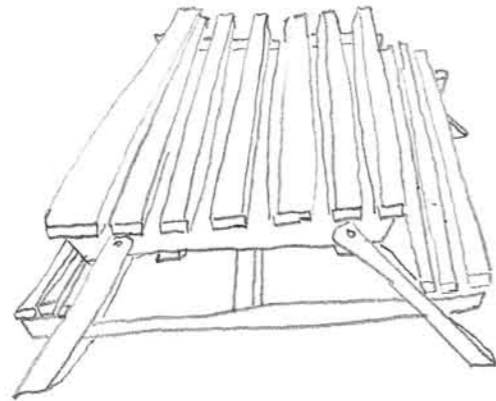

49 AVE

CP RAIL

Journey

Journey

LIBERTY
sport

HIGHLINE

CUSTOM
F100

Z 71

SILVERADO

F250

MAGNUM

ROUGH RIDER
RADIAL
FIT

Paul Huf
Richardstraße 39
12043 Berlin
Telephone: +49 179 1219291
E-Mail: paulhuf@gmx.de

Copyright by Paul Huf
All rights reserved.