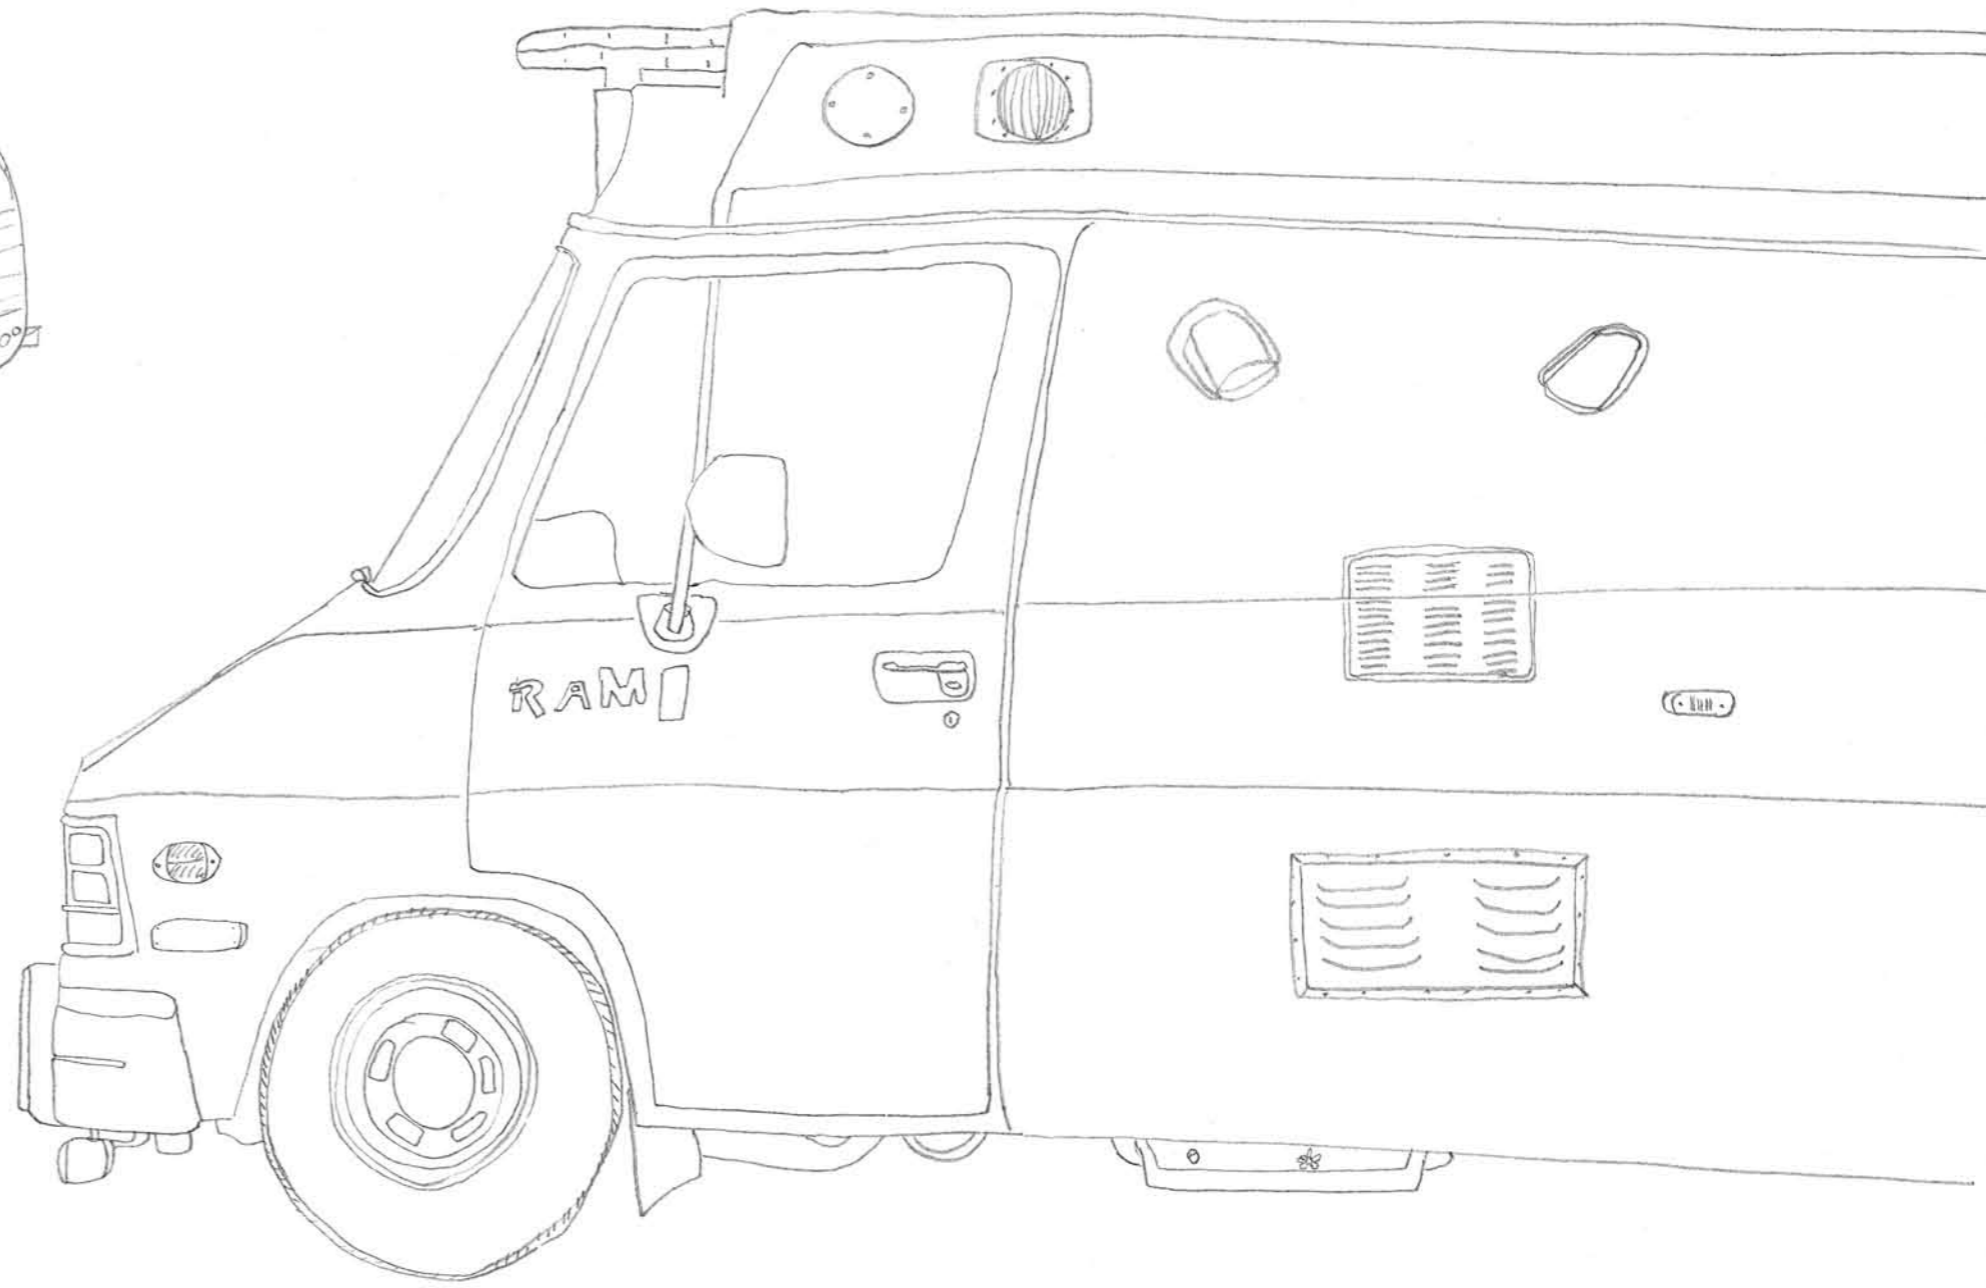

ON THE ROAD

Beaver 36

BEAVER

MAX AIR

Advances

Advances Line

L-24

THE
ALBERTA-PACIFIC
GRAIN
ELEVATOR
CASTOR

49 AVE

CP RAIL

Journey

Journey

LIBERTY
sport

HIGHLINE

CUSTOM
F100

Z 71

SILVERADO

F250

MAGNUM

ROUGH RIDER
RADIAL
FIT

Paul Huf
Richardstraße 39
12043 Berlin
Telephone: +49 179 1219291
E-Mail: paulhuf@gmx.de

Copyright by Paul Huf
All rights reserved.